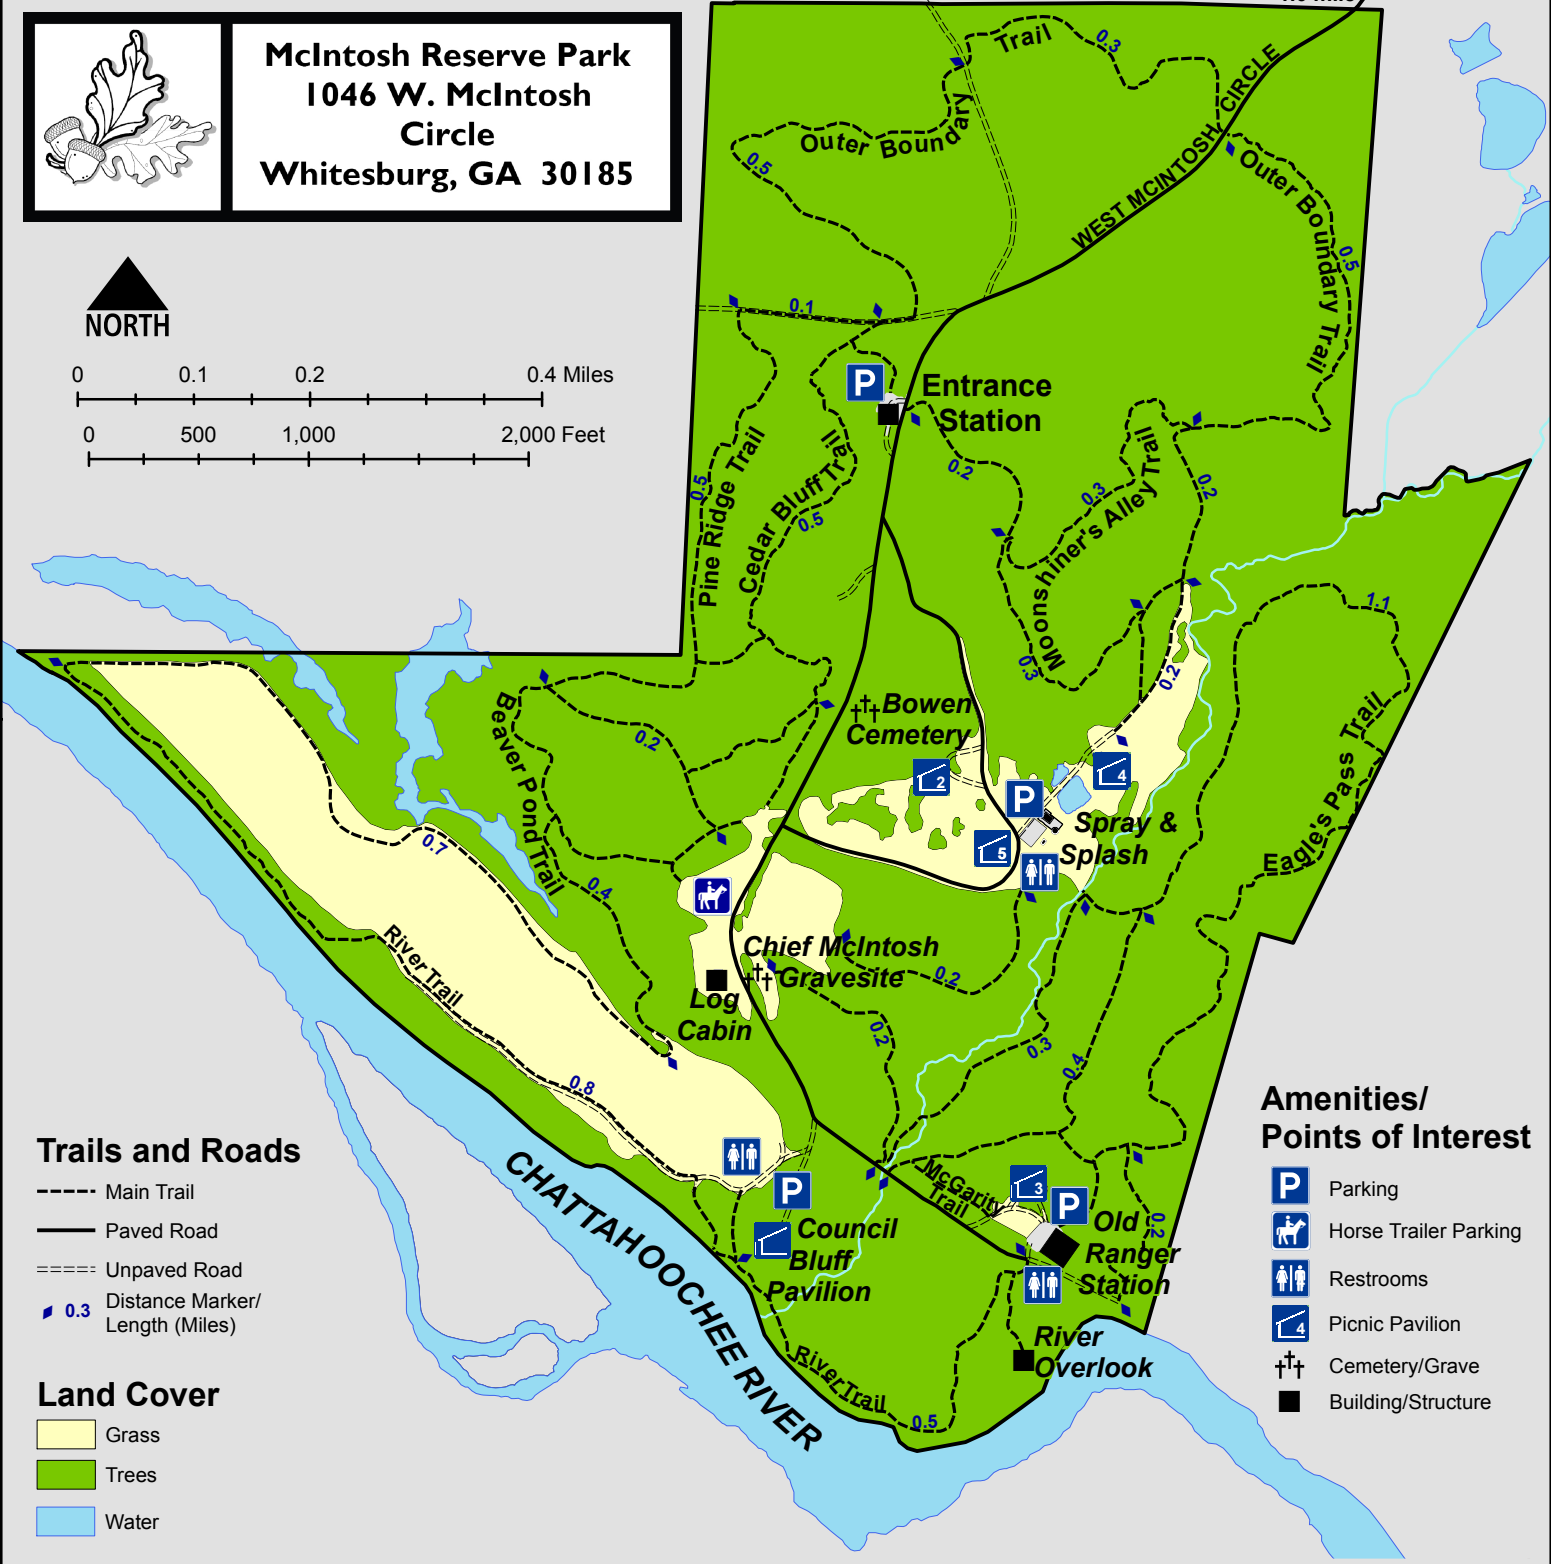

McIntosh Reserve Park
 1046 W. McIntosh
 Circle
 Whitesburg, GA 30185

To GA Hwy 5
 1.0 mile

Trails and Roads

- Main Trail
- Paved Road
- ===== Unpaved Road
- 0.3 Distance Marker/Length (Miles)

Land Cover

- Grass
- Trees
- Water

Amenities/Points of Interest

- P Parking
- 🐎 Horse Trailer Parking
- ♿ Restrooms
- 4 Picnic Pavilion
- †† Cemetery/Grave
- Building/Structure